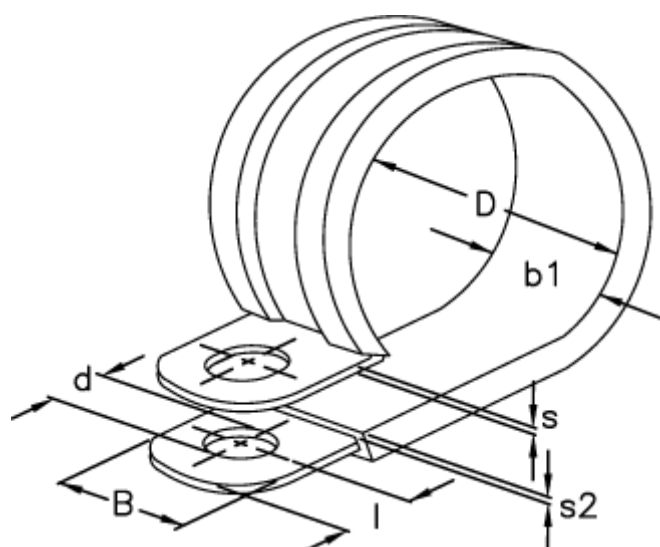

Article number: 029456112009

Description: Norma pipe retaining clip  
RLGU 1. 9/12 W1

## Measures

---

b1	= 15.0
d	= 6.4
Diameter D	= 9
l	= 6
s	= 0.8
s2	= 1.2
Width B	= 12